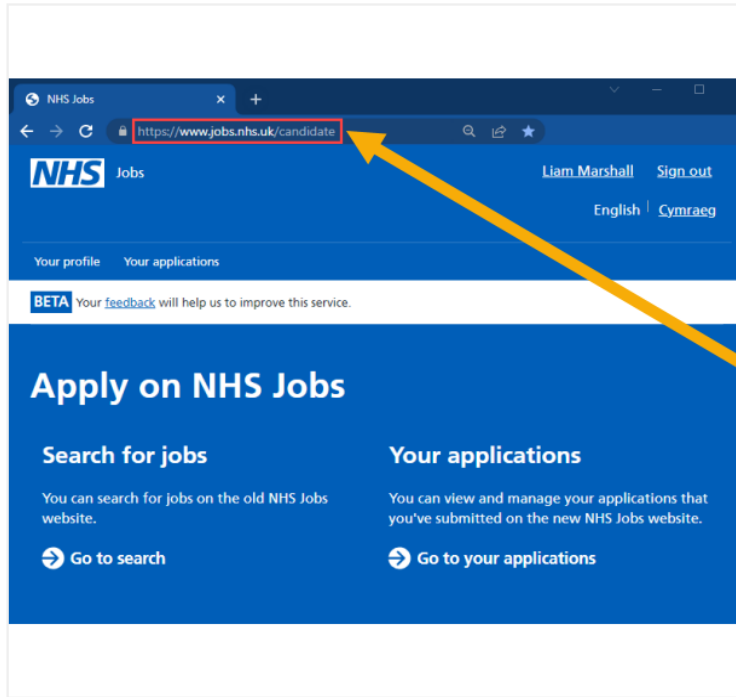

Identifying the Applicant and Employer Hub in NHS Jobs

Applicant Hub

This website is used to apply on NHS Jobs.

For example, an applicant applying for a role in the NHS.

The website address is: www.jobs.nhs.uk/candidate