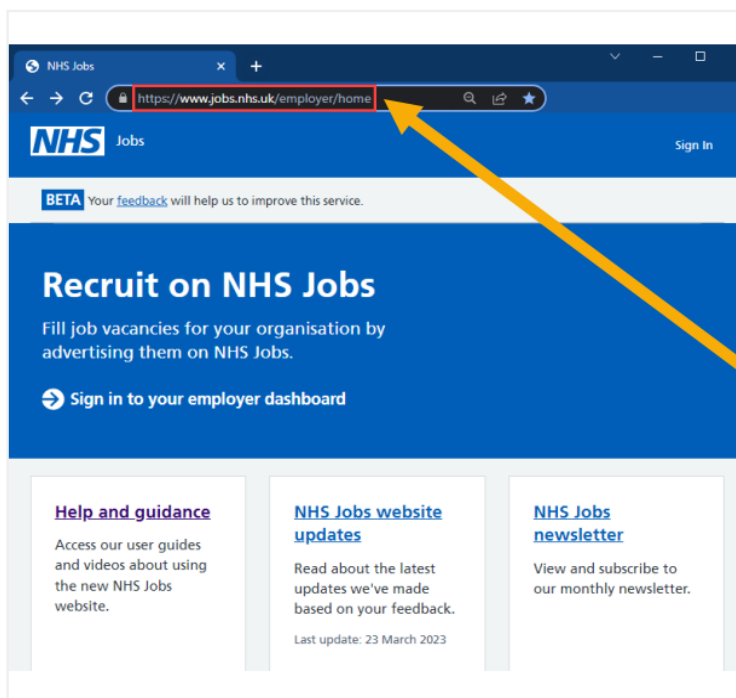

Identifying the Applicant and Employer Hub in NHS Jobs

Applicant Hub

This website is used to apply on NHS Jobs.

For example, an applicant applying for a role in the NHS.

The website address is: www.jobs.nhs.uk/candidate